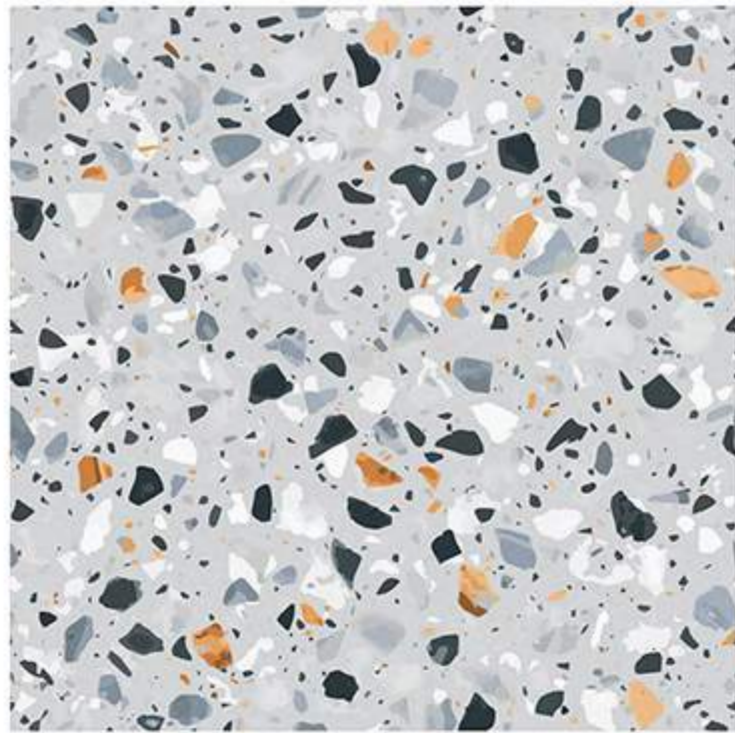

**Digital Vitrified Parking Tiles**

**400x400 mm**

**10175**

Plain Series

**Digital Vitrified Parking Tiles**

**400x400 mm**

**10181**

Plain Series