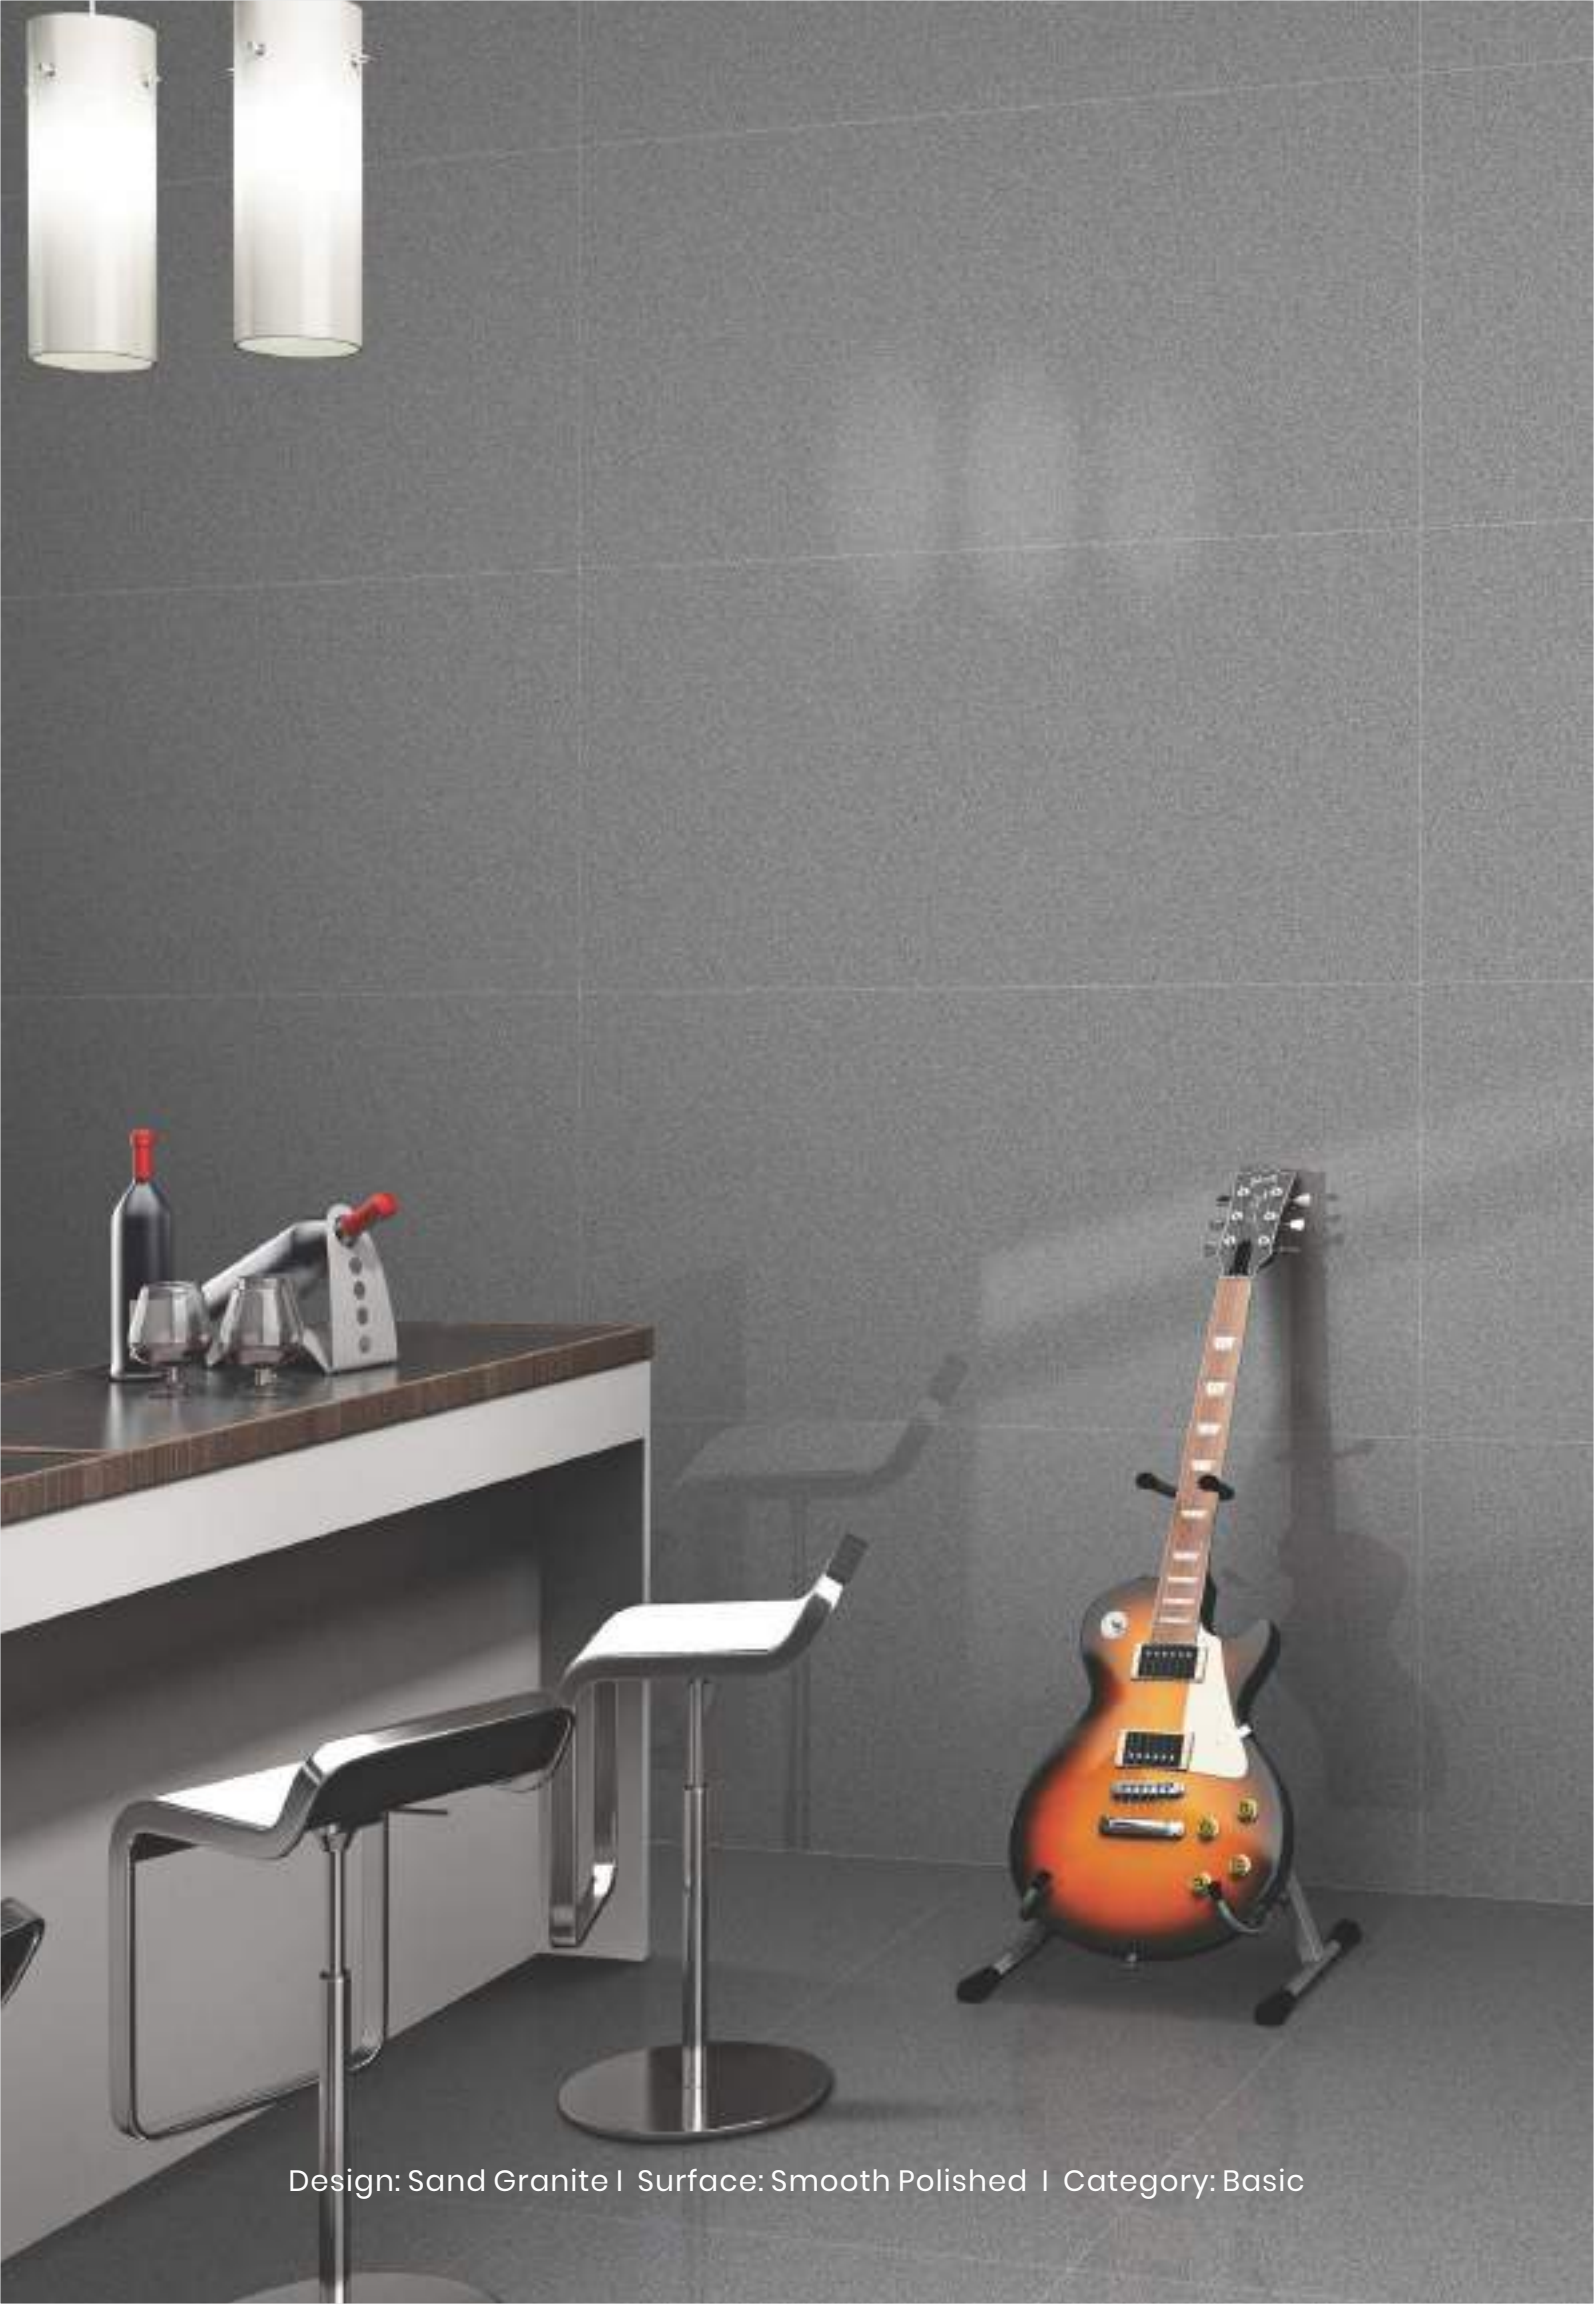

Design: Sand Granite | Surface: Smooth Polished | Category: Basic