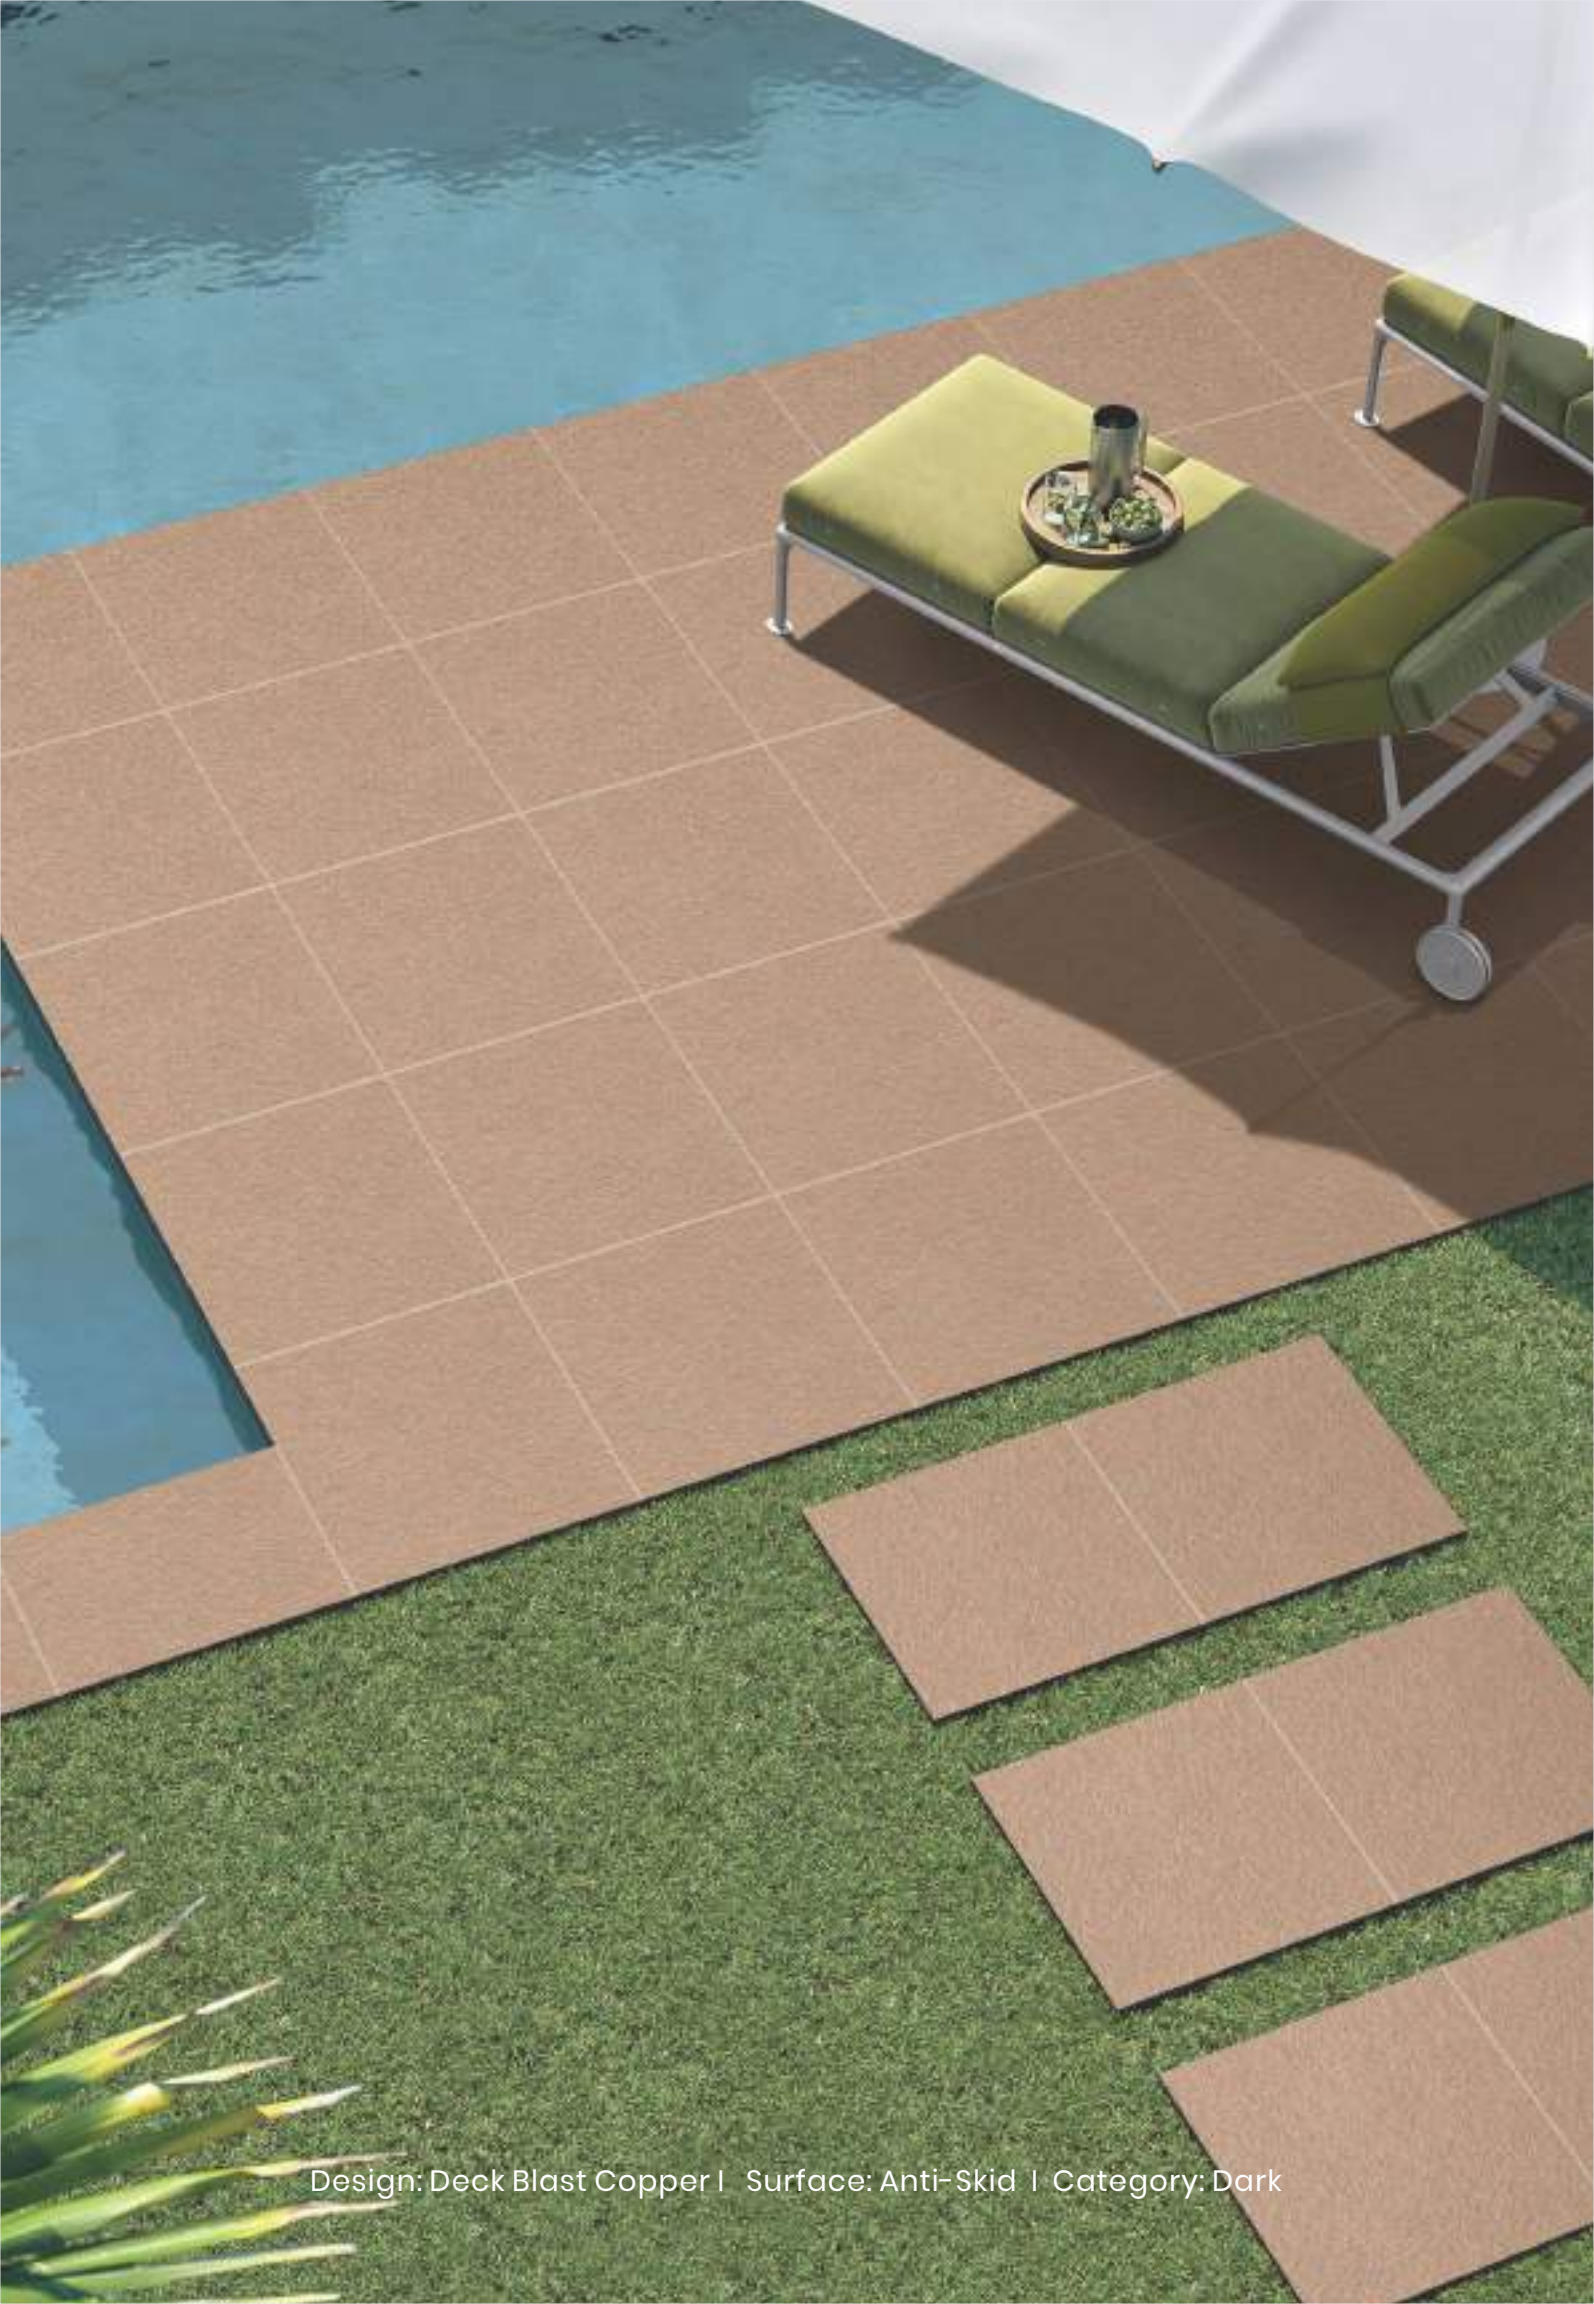

Duradeck Collection

Design: Deck Blast Beige | Surface: Anti-Skid | Category: Light

600x
600mm

DECK BLAST BEIGE

Category : Light

Size	Punch	Thickness
600x600mm	Blast	15mm

Duradeck Collection

Design: Deck Blast Copper I Surface: Anti-Skid I Category: Dark