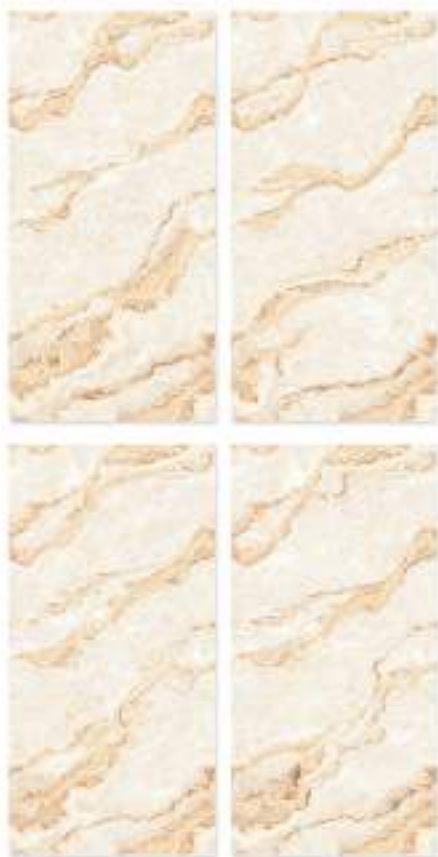

600X600
mm

MEDRID GOLD

Finish: GLOSSY ENDLESS

600X1200
mm

600X600
mm

MEPAL BEIGE

Finish: GLOSSY ENDLESS

600X1200
mm